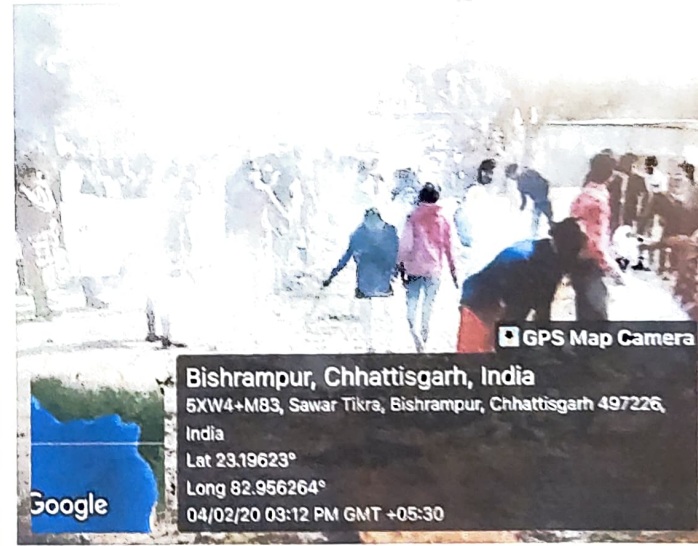

GPS Map Camera

Bishrampur, Chhattisgarh, India  
5XW4+M83, Sawar Tikra, Bishrampur, Chhattisgarh 497226,  
India  
Lat 23.19623°  
Long 82.956264°  
25/01/20 02:53 PM GMT +05:30

Google

GPS Map Camera

Bishrampur, Chhattisgarh, India  
5XW4+M83, Sawar Tikra, Bishrampur, Chhattisgarh 497226,  
India  
Lat 23.19623°  
Long 82.956264°  
27/01/20 02:57 PM GMT +05:30

Google

GPS Map Camera

Bishrampur, Chhattisgarh, India  
5XW4+M83, Sawar Tikra, Bishrampur, Chhattisgarh 497226,  
India  
Lat 23.19623°  
Long 82.956264°  
23/02/20 03:02 PM GMT +05:30

Google

GPS Map Camera