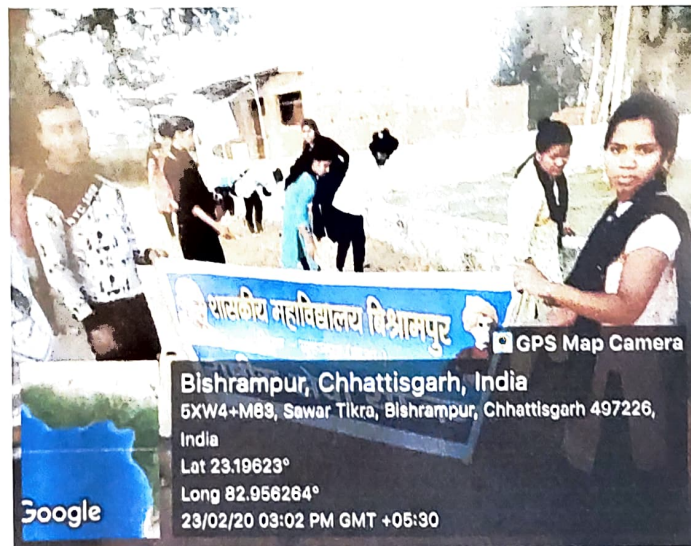

GPS Map Camera

Bishrampur, Chhattisgarh, India  
5XW4+M83, Sawar Tikra, Bishrampur, Chhattisgarh 497226,  
India  
Lat 23.19623°  
Long 82.956264°  
25/01/20 02:53 PM GMT +05:30

Google

GPS Map Camera

Bishrampur, Chhattisgarh, India  
5XW4+M83, Sawar Tikra, Bishrampur, Chhattisgarh 497226,  
India  
Lat 23.19623°  
Long 82.956264°  
27/01/20 02:57 PM GMT +05:30

Google

GPS Map Camera

Bishrampur, Chhattisgarh, India  
5XW4+M83, Sawar Tikra, Bishrampur, Chhattisgarh 497226,  
India  
Lat 23.19623°  
Long 82.956264°  
23/02/20 03:02 PM GMT +05:30

Google

GPS Map Camera