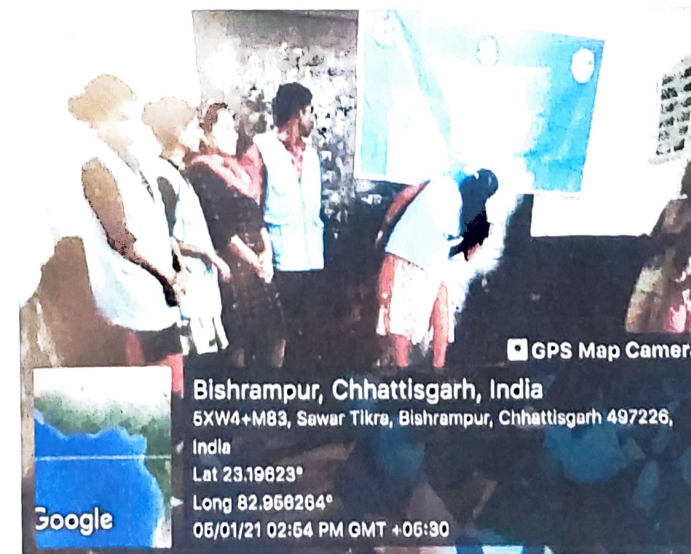

GPS Map Camera

Bishrampur, Chhattisgarh, India
5XW4+M83, Sawar Tikra, Bishrampur, Chhattisgarh 497226,
India
Lat 23.19623°
Long 82.956264°
05/01/21 02:54 PM GMT +06:30

Google